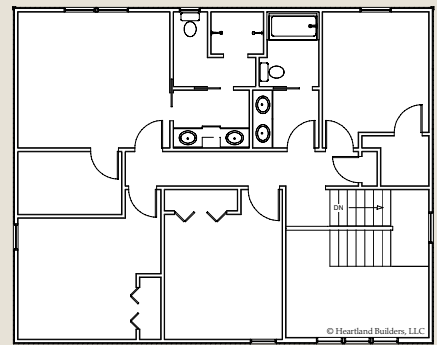

HEARTLAND

Builders, LLC

WELCOMES YOU TO

Ryann Ridge

The Rockhurst • \$279,596 (plus Lot)
2,615 Sq. Ft. • 351 Sycamore Way • Ada, MI
Located in Ryann Ridge (Three Available Home Sites)

- Fantastic Location: Close to Shopping, Expressway, Forest Hills Fine Arts Center, YMCA, Sidewalks and Street Lights
- Forest Hills Schools
- Grand Rapids Township