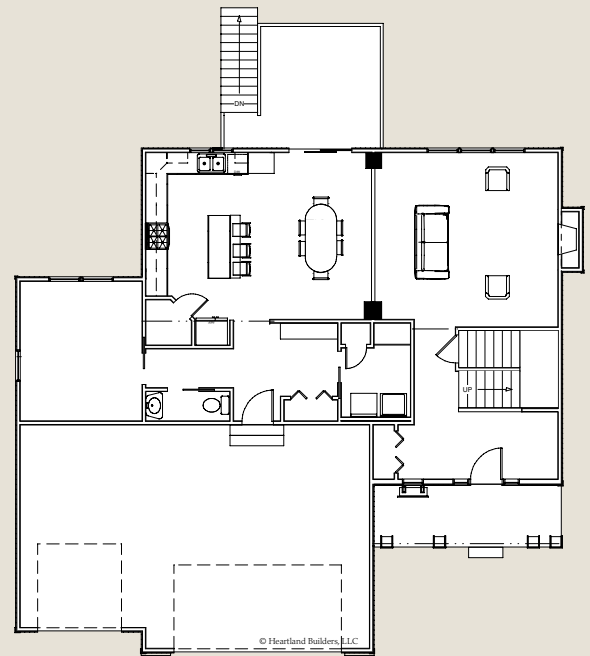

HEARTLAND

Builders, LLC

WELCOMES YOU TO

Ryann Ridge

The Rockhurst • \$279,596 (plus Lot)
2,615 Sq. Ft. • 351 Sycamore Way • Ada, MI
Located in Ryann Ridge (Three Available Home Sites)

- Fantastic Location: Close to Shopping, Expressway, Forest Hills Fine Arts Center, YMCA, Sidewalks and Street Lights
- Forest Hills Schools
- Grand Rapids Township